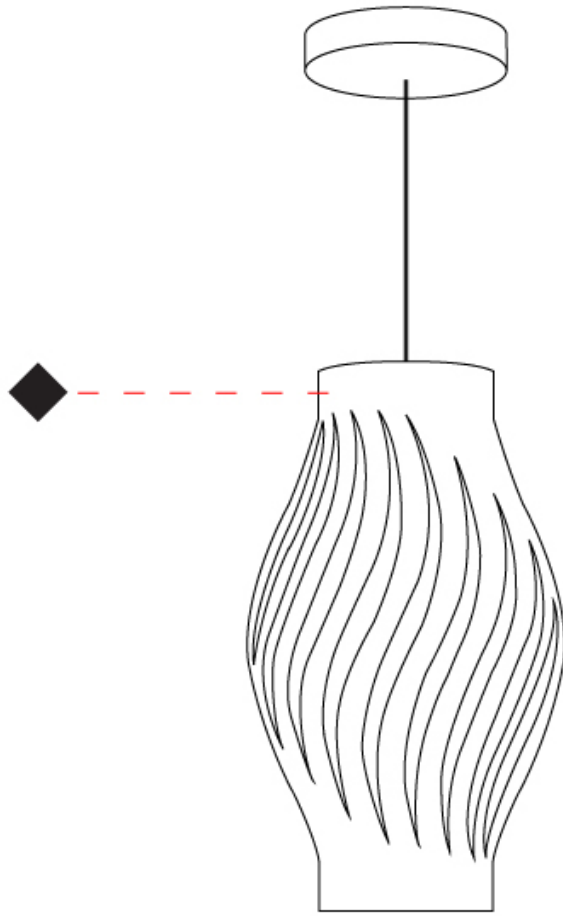

HELIOS LONG SUSPENSION

D61033-

PROJECT

TYPE

SPECIFIER

QUANTITY

DATE

D